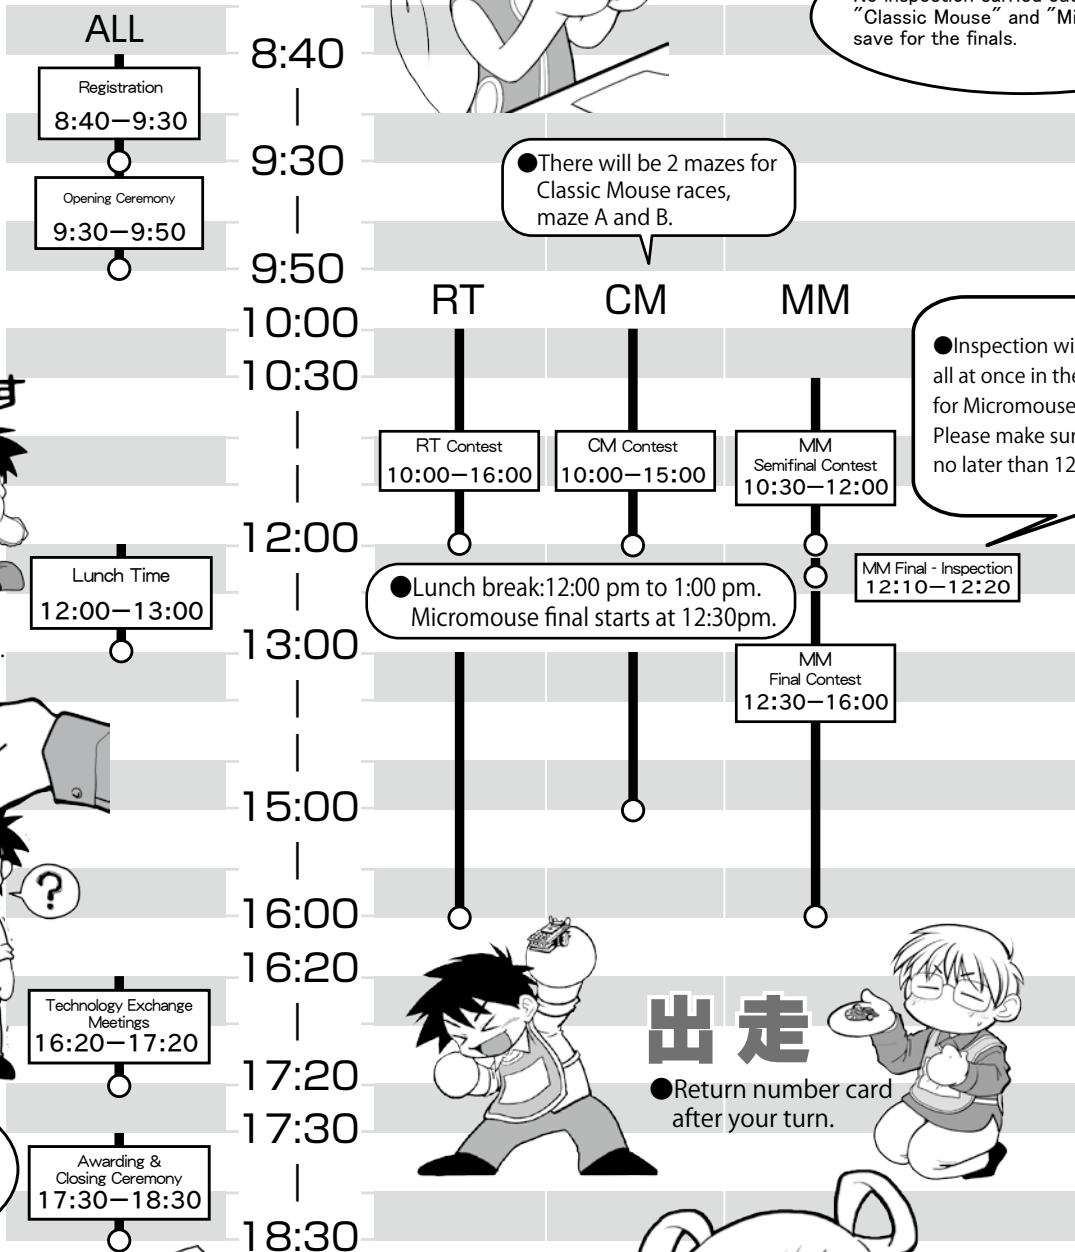

The contestants will be called and required to put their devices to be inspected in the inspection area next to route.

No inspection carried out for "Classic Mouse" and "Micromouse", save for the finals.

いただきます

●Students' Union Shop at Building 8 is closed.